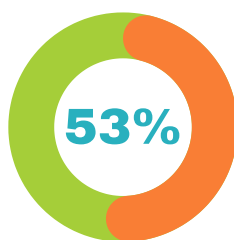

GEN X
1965-80